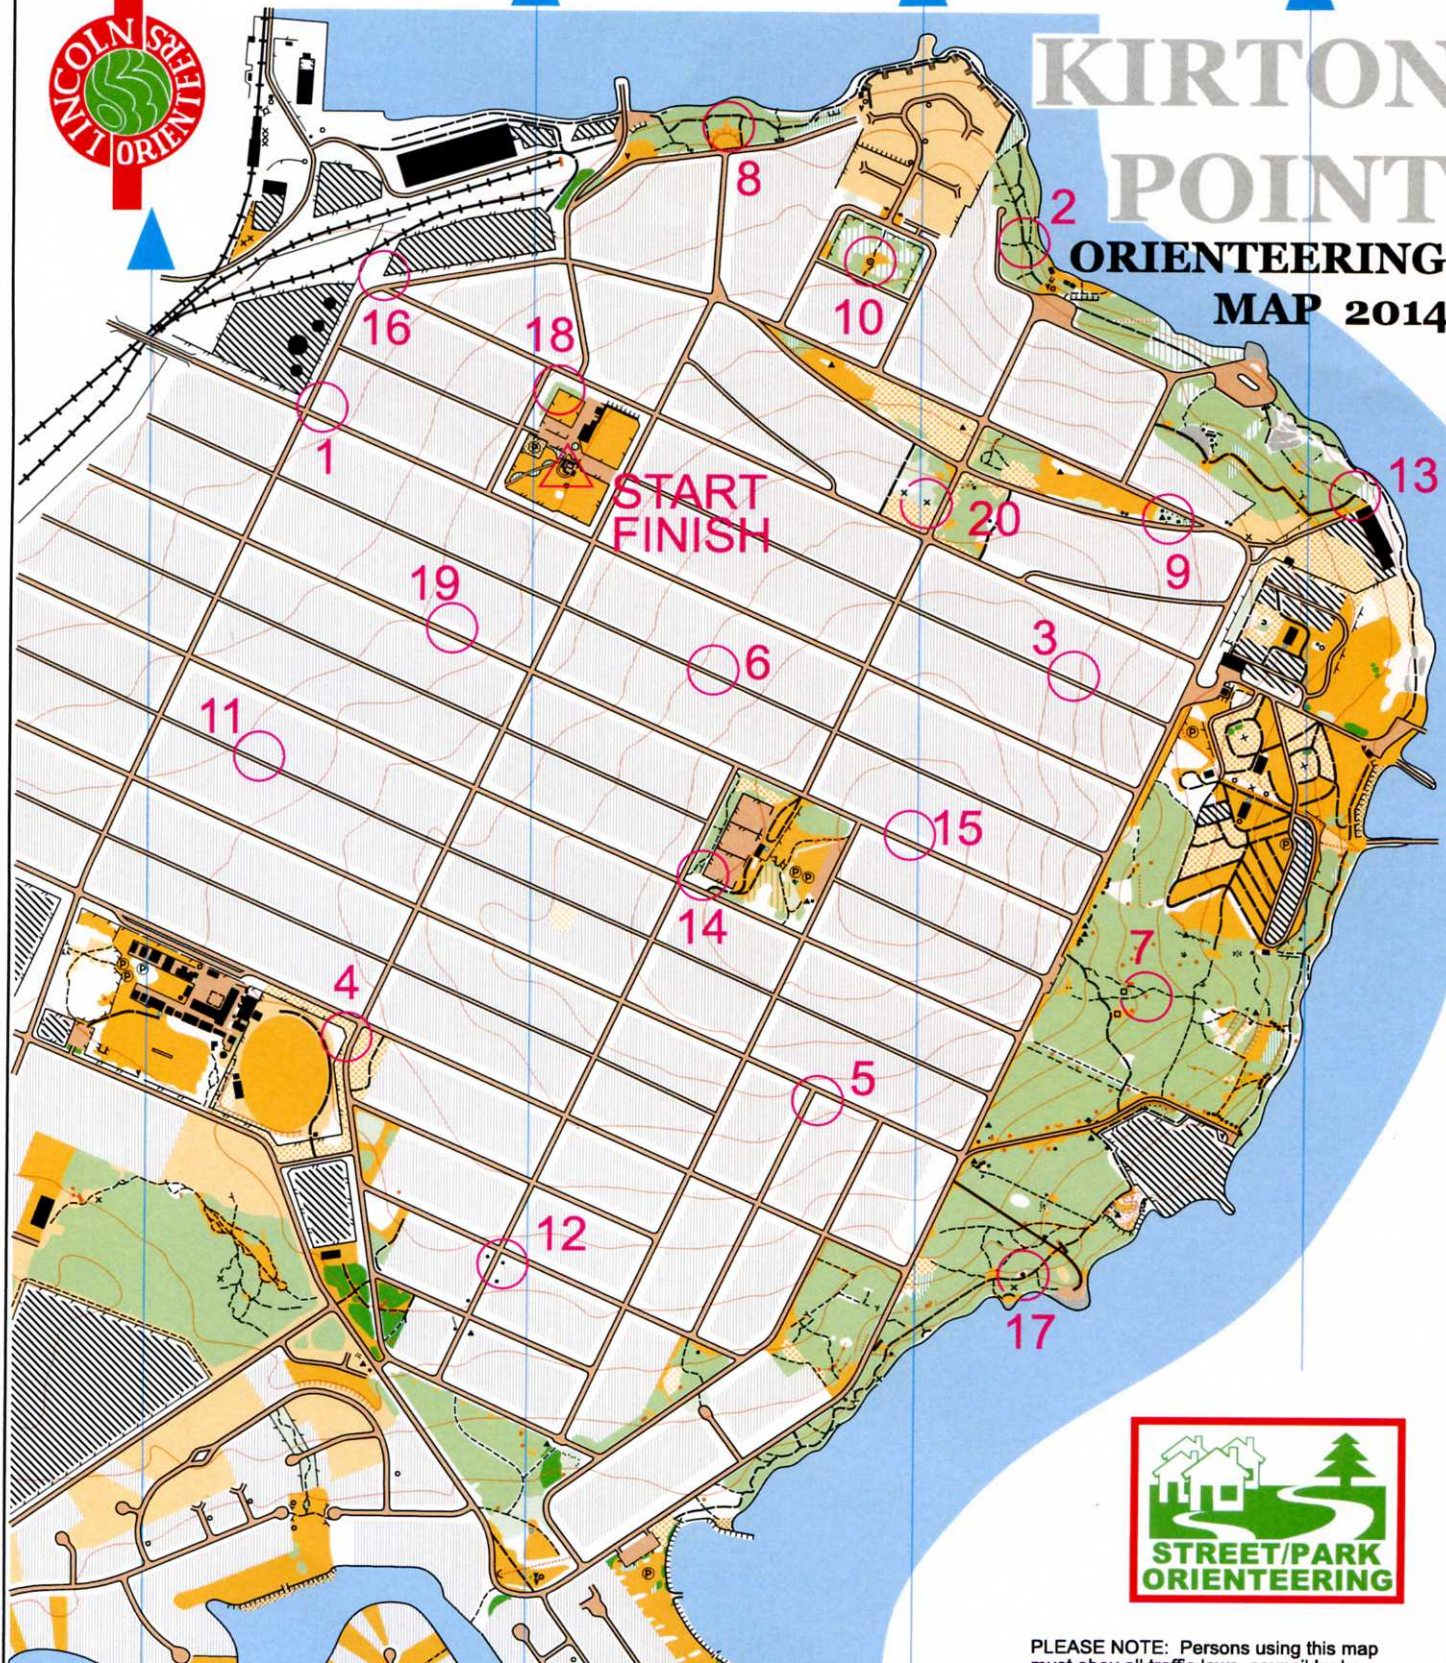

KIRTON POINT ORIENTEERING MAP 2014

PLEASE NOTE: Persons using this map must obey all traffic laws, council by-laws and rules of trespass. In public access areas (parks, playgrounds, caravan park) please respect the privacy and personal space of other people.

SCALE -1:10,000

o. 6028-24
h 2013

1	Mailbox	11	Stobie Pole
2	Track Junction	12	Boulder Cluster
3	Stobie Pole	13	Track Junction
4	Fence Corner	14	Fence Corner
5	Sign Post	15	Stobie Pole
6	Stobie Pole	16	Fence Corner
7	Pit	17	Boulder
8	Vegetation Boundary	18	Fence Corner
9	Boulder	19	Tree
10	Monument	20	Tree Guard